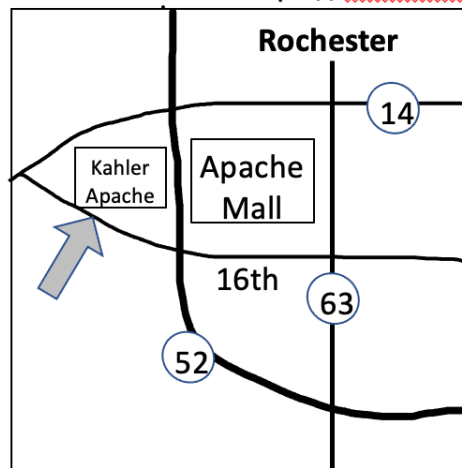

2025

"Hope It Don't Snow"

Saturday,

February 1st

Rochester Empire Event Center

Southeast Minnesota's Biggest Little Model Show

- **10 Categories** (Aircraft, Armor, Cars, Ships, Figures, Dioramas, Miscellaneous, Youth, Gundam/Sci-Fi *and NEW Wargame Miniatures*)
- **$15** unlimited entries
- **Free Admission**
- **Vendors**
- **Model Raffle**
- **Special Awards**

Forms and info: <https://zumbrovalleyscalemodelers.com/annual-show/>

Registration 9am
Awards 3pm

See You At The Show
February 1st In (Hopefully) Snow Free

Rochester

Minnesota